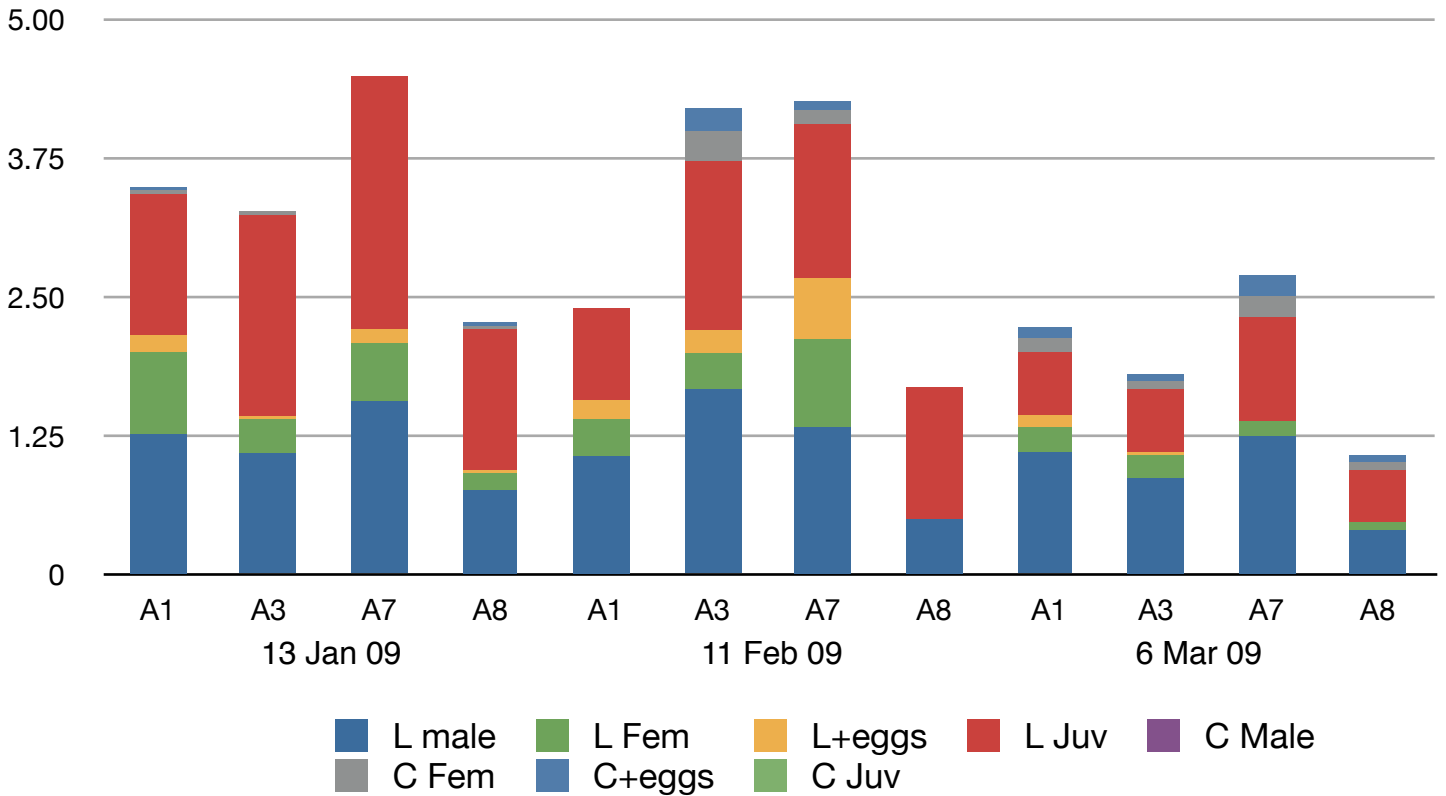

### Lep F + Eggs 2009 Atlantic Salmon Golam

### Total Sealice Golam 09

Golam Bay, Connemara 2009 Jan- Mar - Atlantic Salmon

Bioemitter only sealice control.