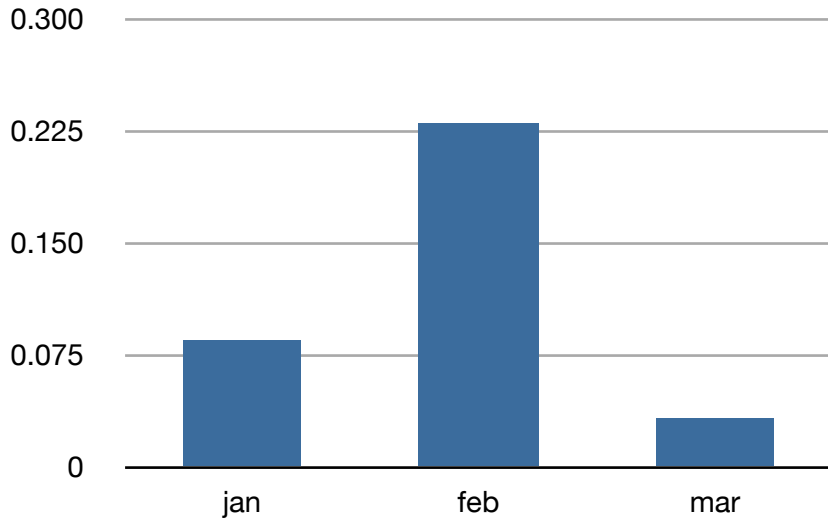

### Lep F + Eggs 2009 Atlantic Salmon Golam

### Total Sealice Golam 09

Golam Bay, Connemara 2009 Jan- Mar - Atlantic Salmon

Bioemitter only sealice control.